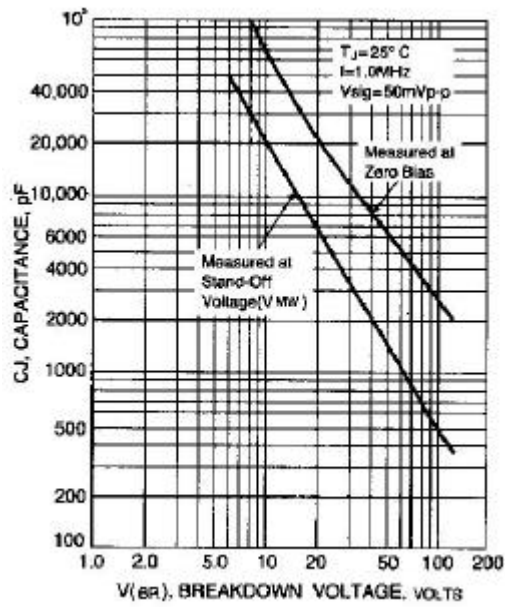

#### NOTES:

1. Non-repetitive current pulse, per Fig. 3 and derated above  $T_A=25$  per Fig. 2.
2. Mounted on Copper Leaf area of  $0.79\text{in}^2$  ( $20\text{mm}^2$ ).
3. Measured on 8.3ms single half sine-wave or equivalent square wave, duty cycle= 4 pulses per minutes maximum.

### RATING AND CHARACTERISTIC CURVES 5KP SERIES

Fig. 1-PEAK PULSE POWER RATING CURVE

Fig. 2-PULSE DERATING CURVE

Fig. 3-PULSE WAVEFORM

Fig. 4-TYPICAL JUNCTION CAPACITANCE

Fig. 5-STEADY STATE POWER DERATING