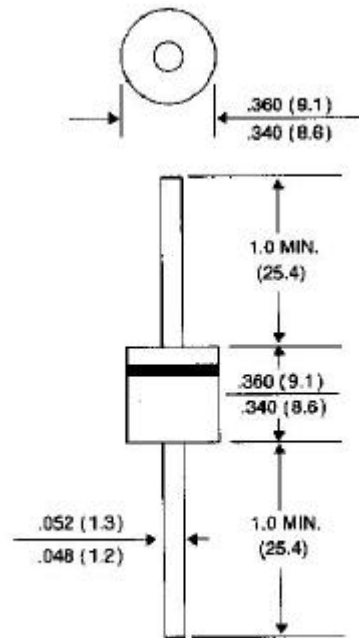

### MECHANICAL DATA

Case: Molded plastic over glass passivated junction

Terminals: Plated Axial leads, solderable per

MIL-STD-750, Method 2026

Polarity: Color band denotes positive

end(cathode) Except Bipolar

Mounting Position: Any

Weight: 0.07 ounce, 2.1 grams

### P-600

Dimensions in inches and (millimeters)