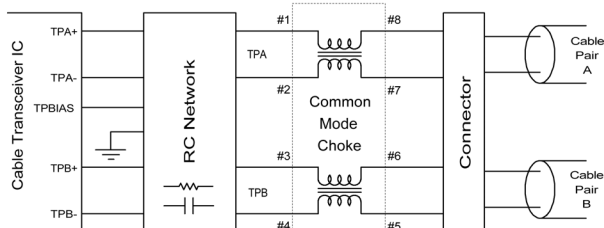

APPLICATIONS

Twisted Pair Cable Interface

B5W (857CM-0009)