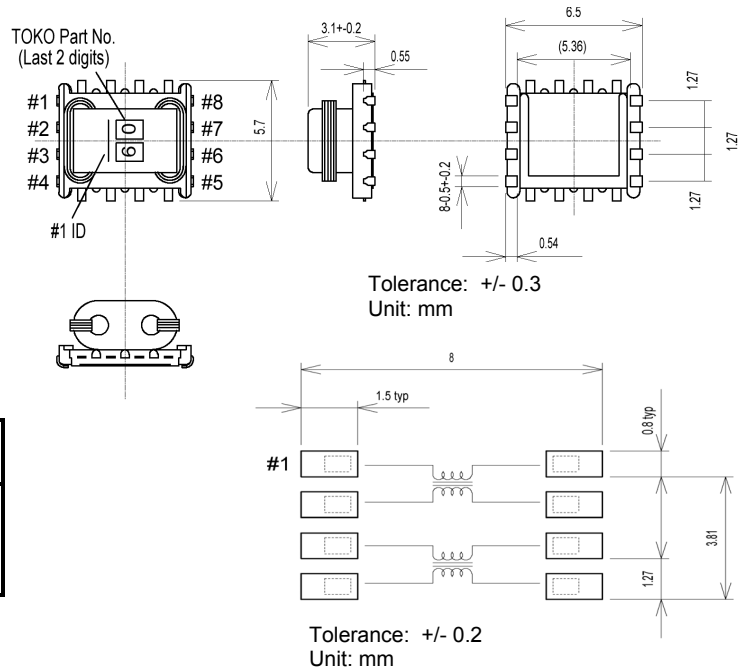

### DESCRIPTION

The B5W is a dual wound common mode choke ideal for common mode noise attenuation in twisted pair cable interfaces as well as IEEE 1394 applications. An excellent impedance balance between two sets of twisted pairs is achieved by winding across a single core. One B5W common mode choke coil per interface port is possible with this dual winding configuration.

### FEATURES

- Low profile: 3.4 mm (Max.)
- Common mode impedance of 220 Ω at 100 MHz (typical)
- Operating temperature: -10°C to +60°C
- Storage temperature: -25°C to +70°C
- Suitable for reflow soldering
- Packaged on 2,000 piece reels

### DIMENSIONS AND FOOTPRINT

Toko Part No.	Insertion Loss		I <sub>DC</sub>	R <sub>DC</sub>	Withstand Voltage
857CM-0009	50 MHz	2.8 dB +/- 2.0 dB	0.65 A (Max.)	0.3 Ω (Max.)	100 VDC
	100 MHz	7.3 dB +/- 2.5 dB			
	300 MHz	12.0 dB +/- 3.0 dB			
	500 MHz	14.0 dB +/- 3.0 dB			