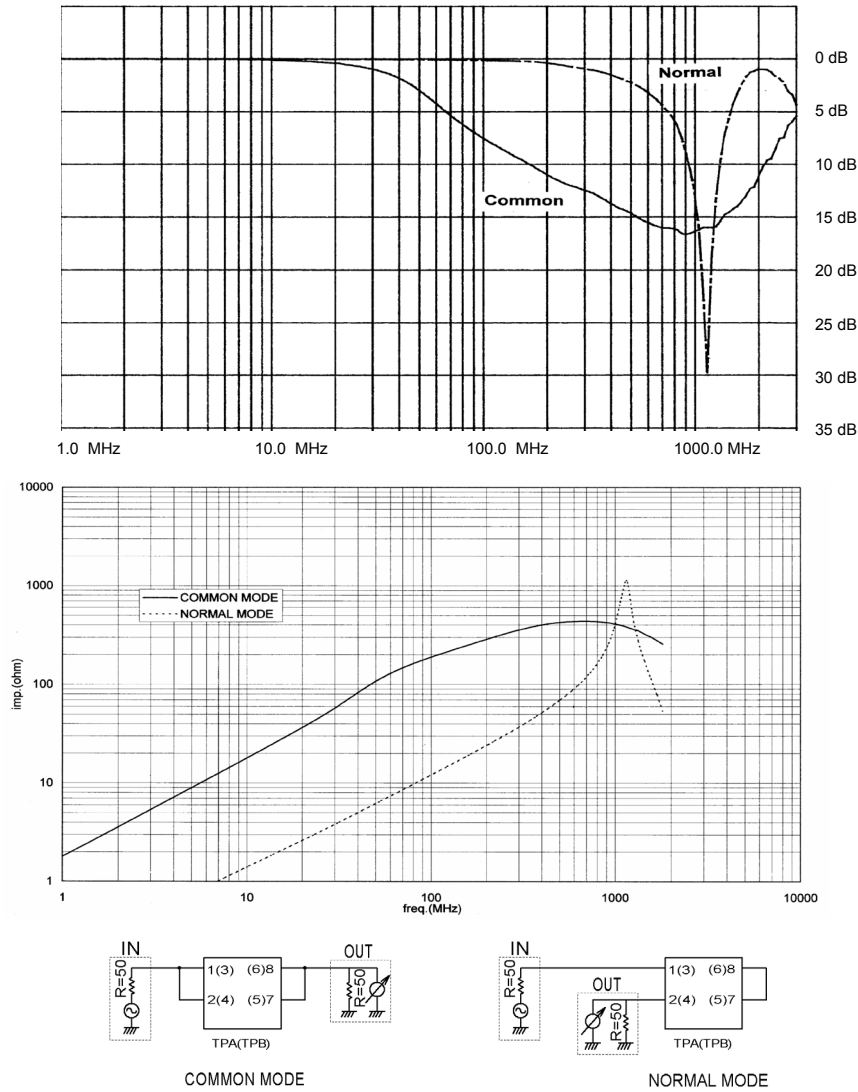

B5W Series

ATTENUATION AND IMPEDANCE CHARACTERISTICS OF 857CM-0009

The information furnished by TOKO, Inc., is believed to be accurate and reliable. However, TOKO reserves the right to make changes or improvements in the design, specification, or manufacture of its products without further notice. TOKO does not assume any liability arising from the application or use of any product or circuit described herein, nor for infringements of patents or other rights of third parties which may result from the use of its products. No license is granted by implication or otherwise under any patent or patent rights of TOKO, Inc.

TOKO America, Inc.
1250 Feehanville Drive, Mt. Prospect, IL 60056
Tel: (847) 297-0070 Fax: (847) 699-7864 Web: <http://www.tokoam.com/>

TOKO AMERICA REGIONAL OFFICES

Eastern Regional Office

Toko America, Inc.
107 Mill Plain Road
Danbury, CT 06811
Tel: (203)748-6871
Fax: (203)797-1223

Midwest Regional Office

Toko America, Inc.
1250 Feehanville Drive
Mount Prospect, IL 60056
Tel: (847)297-0070
Fax: (847)699-7864

Western Regional Office

Toko America, Inc.
2480 North First Street, Suite 260
San Jose, CA 95131
Tel: (408)432-8281
Fax: (408)943-9790