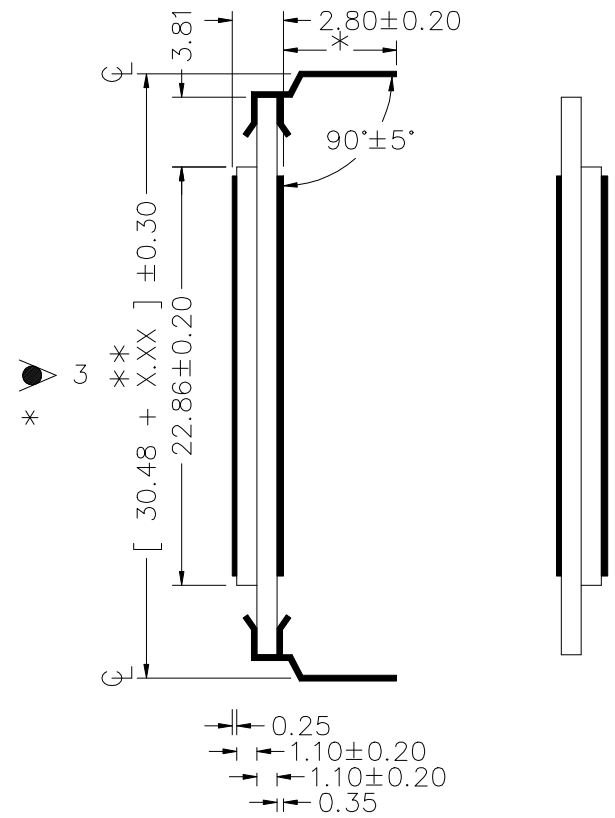

**VI-602-DP, VI-602-2**

DRIVER : OKI MSM58292, HD61603

-DP

-2