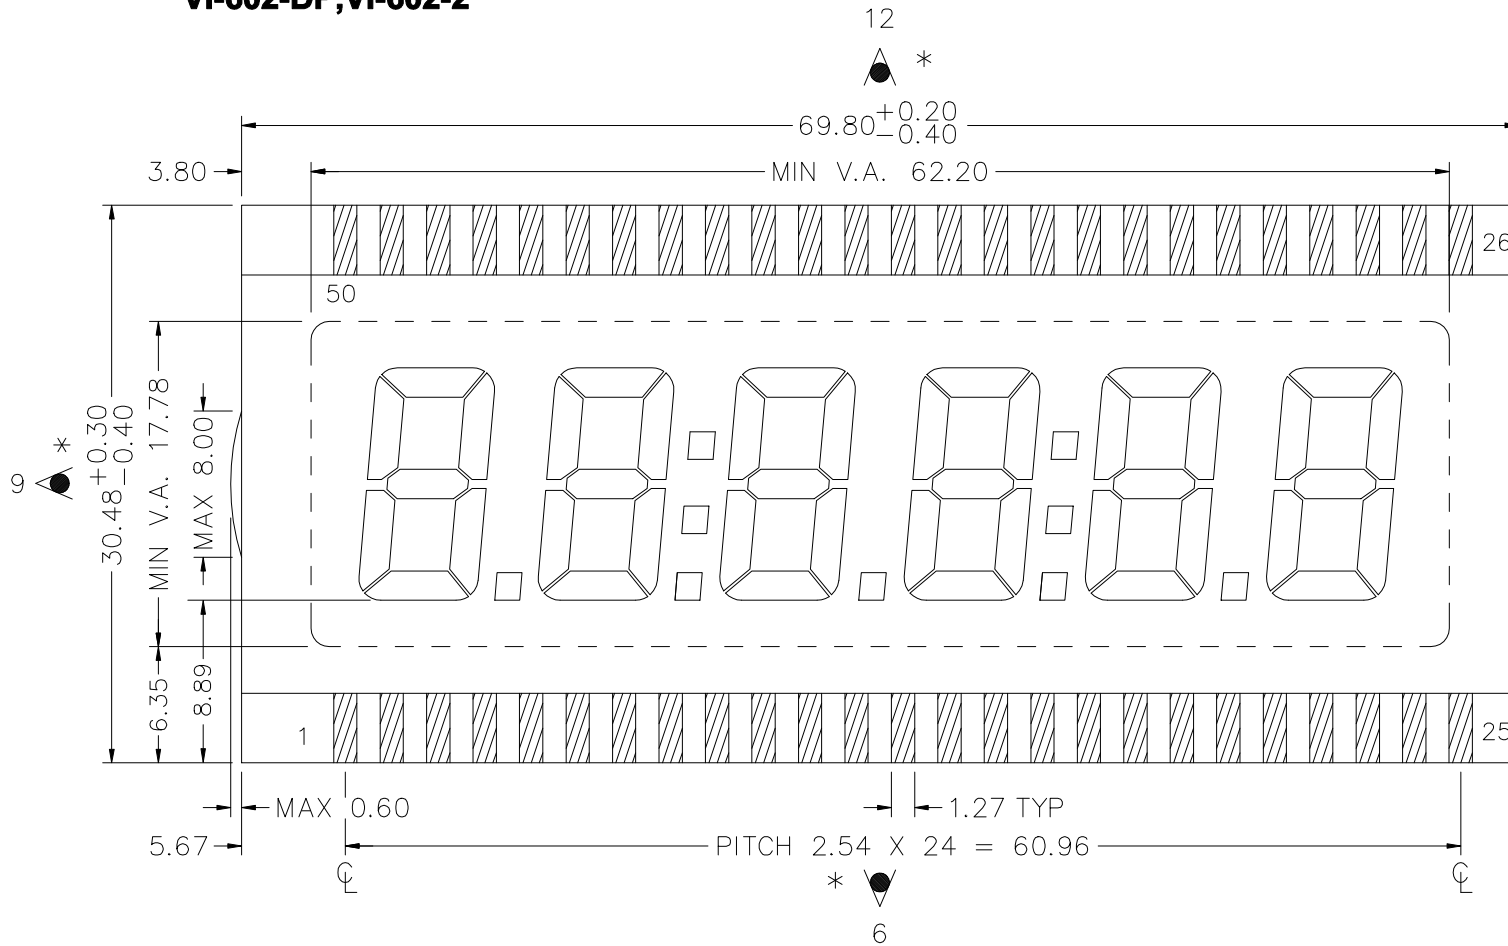

**VI-602-DP, VI-602-2**

DRIVER : OKI MSM58292, HD61603

-DP

-2